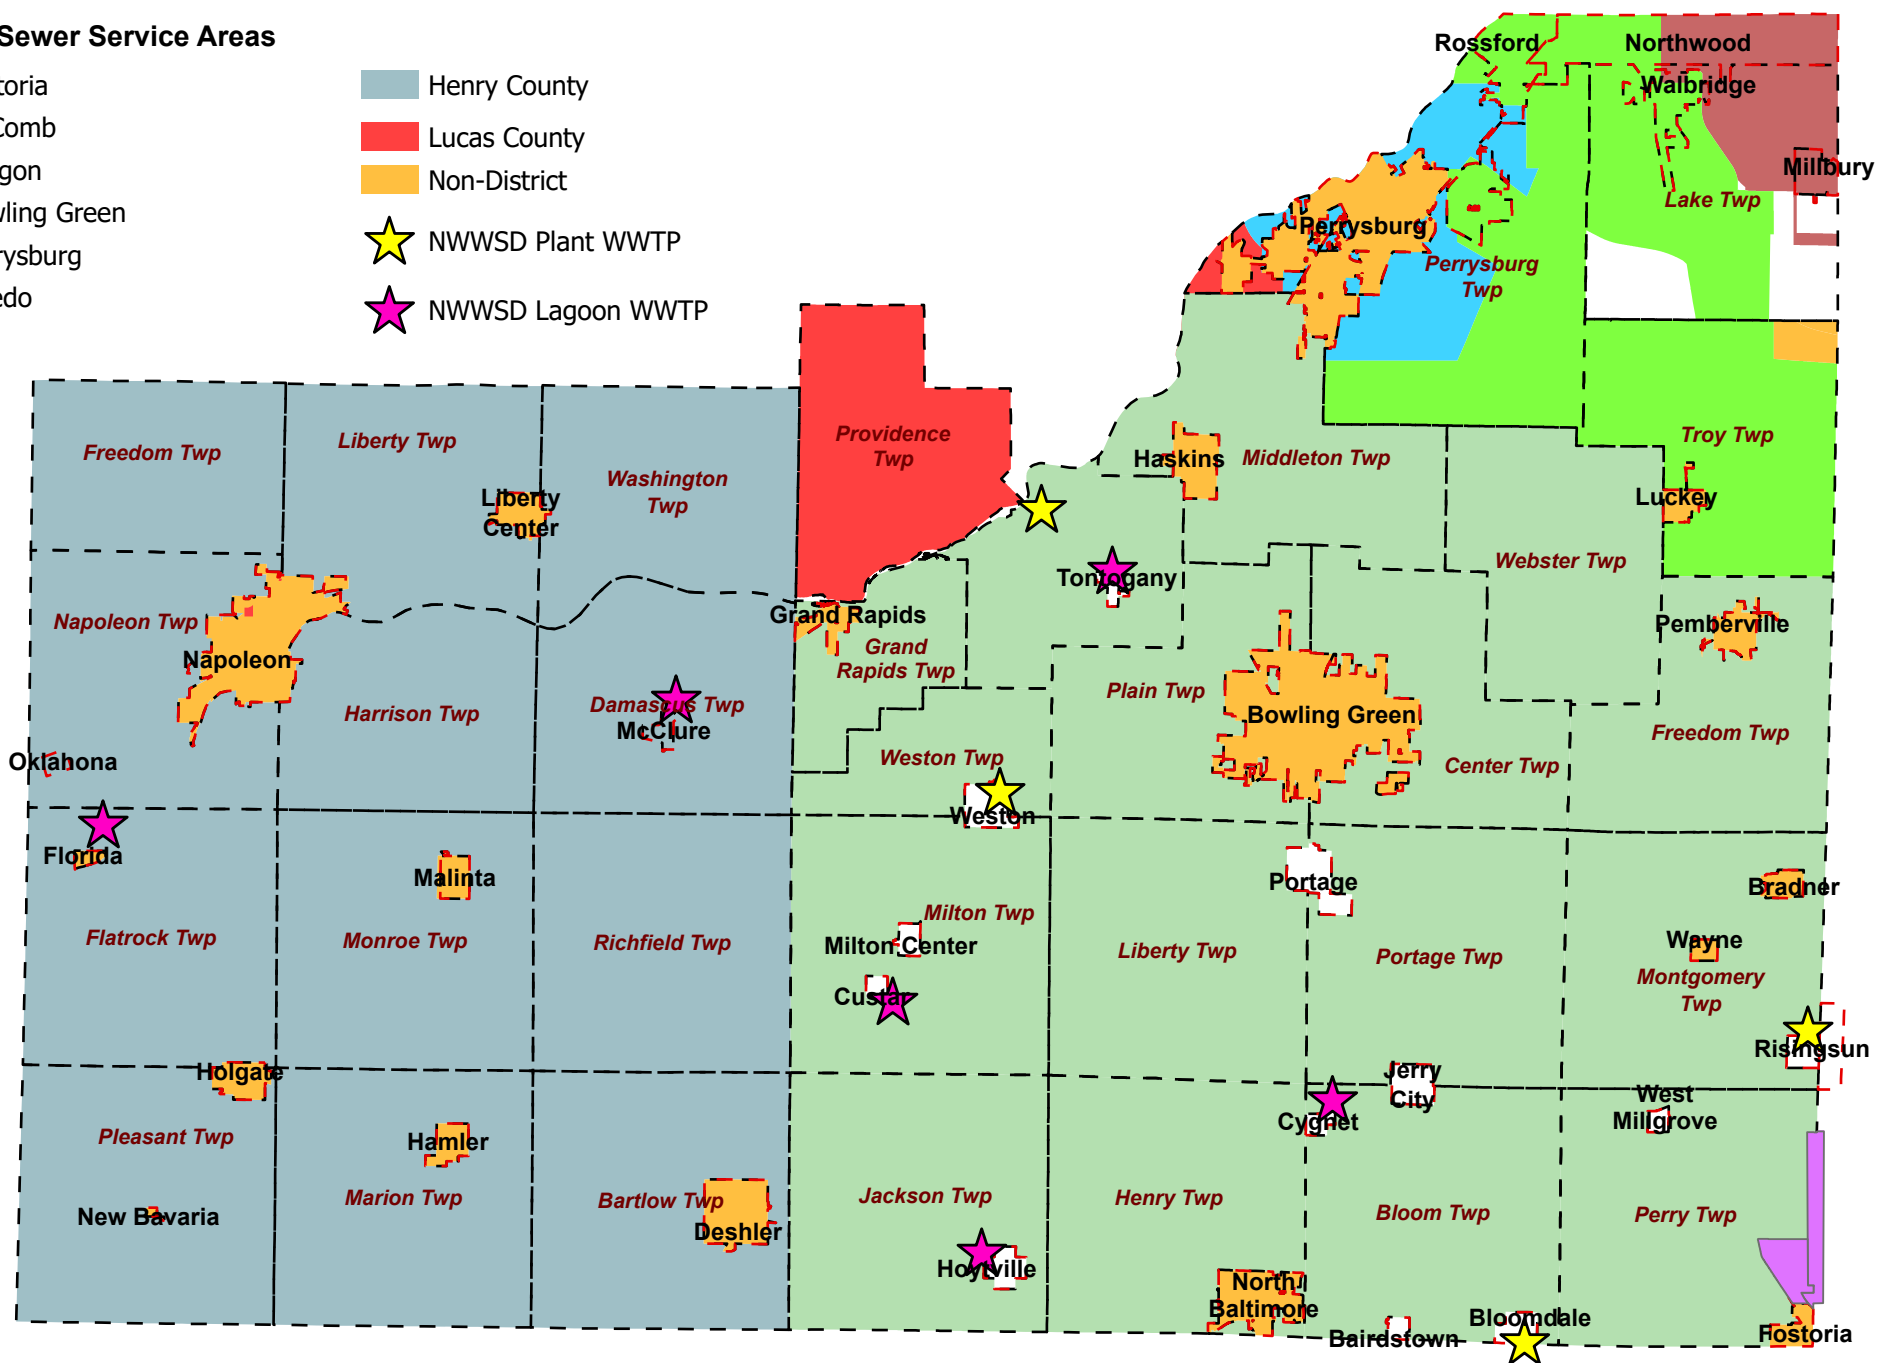

# Sanitary Sewer Service Areas

- Fostoria
- McComb
- Oregon
- Bowling Green
- Perrysburg
- Toledo
- Henry County
- Lucas County
- Non-District
- NWWSD Plant WWTP
- NWWSD Lagoon WWTP

\*\* Providence Twp. Treatment Provider will be determined when Sewer lines built \*\*